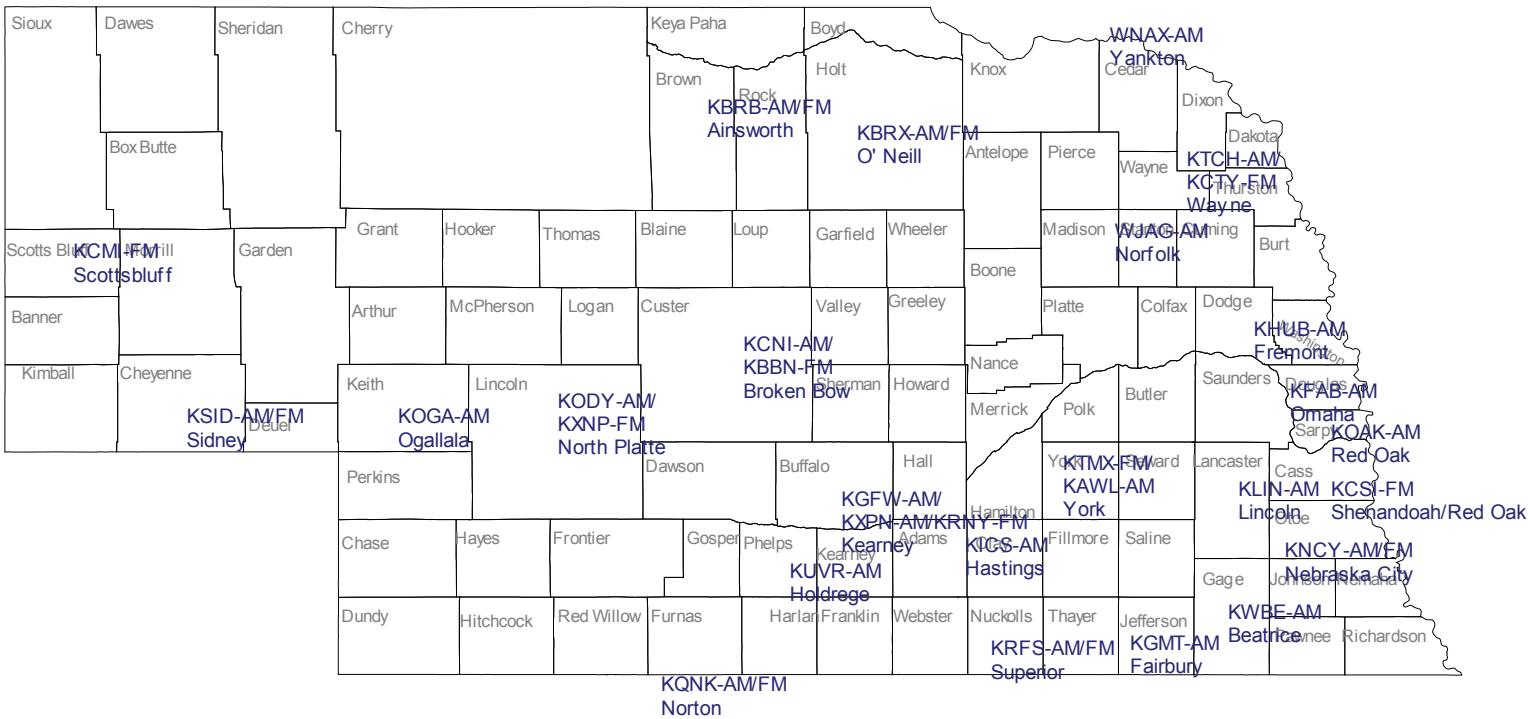

# Nebraska

## RADIO NETWORK

KBRB-AM	Ainsworth	KQNK-AM	Norton, KS
KBRB-FM	Ainsworth	KQNK-FM	Norton, KS
KWBE-AM	Beatrice	KOGA-AM	Ogallala
KCNI-AM	Broken Bow	KFAB-AM	Omaha
KBBN-FM	Broken Bow	KBRX-AM	O' Neill
KGMT-AM	Fairbury	KBRX-FM	O' Neill
KHUB-AM	Fremont	KOAK-AM	Red Oak
KICS-AM	Hastings	KCSI-FM	Shenandoah/Red Oak
KUVR-AM	Holdrege	KCMI-FM	Scottsbluff
KXPN-AM	Kearney	KSID-AM	Sidney
KGFW-AM	Kearney	KSID-FM	Sidney
KRNY-FM	Kearney	KRFS-AM	Superior
KLIN-AM	Lincoln	KRFS-FM	Superior
KNCY-AM	Nebraska City	KTCH-AM	Wayne
KNCY-FM	Nebraska City	KCTY-FM	Wayne
WJAG-AM	Norfolk	WNAX-AM	Yankton, SD
KXNP-FM	North Platte	KAWL-AM	York
KODY-AM	North Platte	KTMX-FM	York

6/15/07. Affiliates may be added or deleted from time to time. Broadcasts may occasionally conflict with local programming, in which case makegood commercials will be aired on the stations.